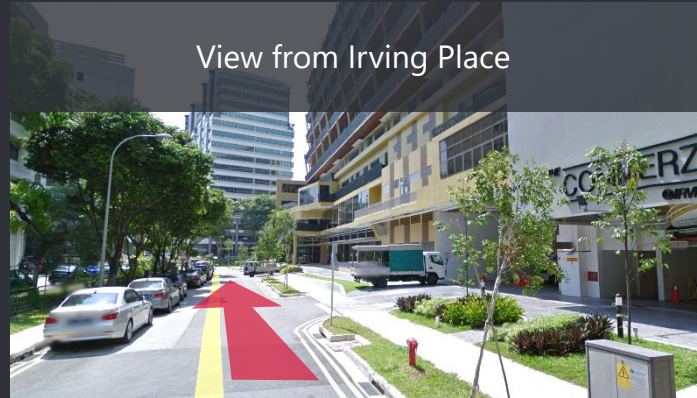

Arriving by CAR

- From Macpherson Road, Turn in to Playfair Road
- Turn left to Harrison Road and left again to Burn Road
- Parking available at Trivex Building and car park rate as follows: Monday –Saturday, 7.01am–5.00pm = 0.80 per half hour. After 5.00pm \$2 per entry

View of Tai Seng MRT (CC11)

View from Irving Road

View from Irving Place

View from Playfair Road (Side)

View from Playfair Road (front)

Phone: +65 6636 9772
Mobile: +65 9850 9058
Fax: +65 6636 9613
Email: mail@impresstraining.com
Address: 8 Burn Road, #04-11/12 Trivex Singapore 369977
(Behind Tai Seng MRT-Circle Line)